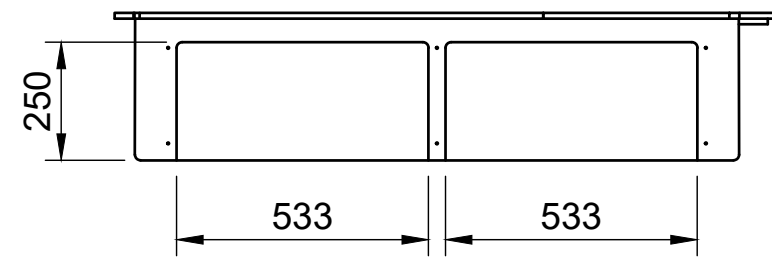

# False Floor No.3A

SKU: FCON\_14\_L1\_FF3A

Hatch opening sizes =  
195 x 352mm

## Page 2 - Floor Dimensions

All units in mm  
Plywood thickness = 12mm