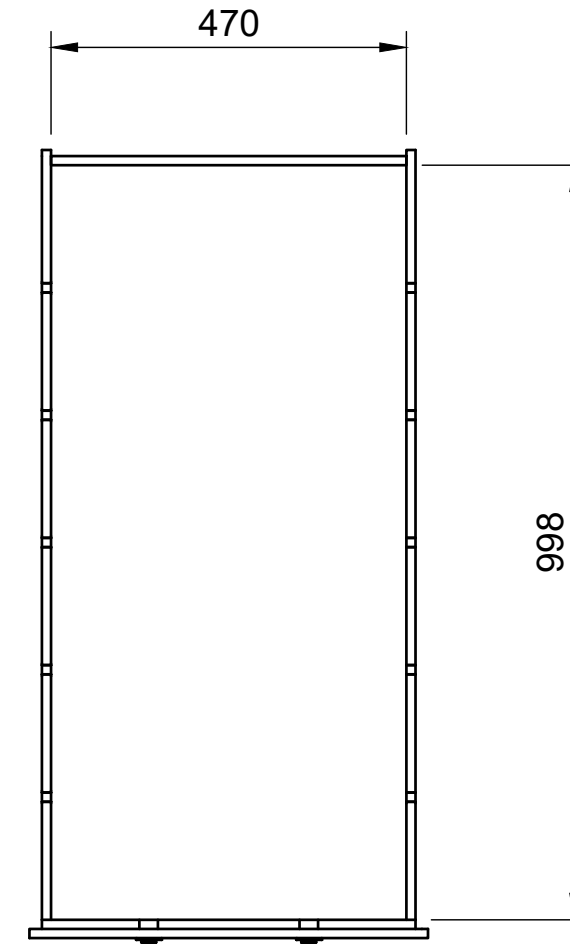

False Floor No.3A

SKU: FCON_14_L1_FF3A

Page 4 - Bay B Drawer Dimensions

All units in mm
Plywood thickness = 12mm