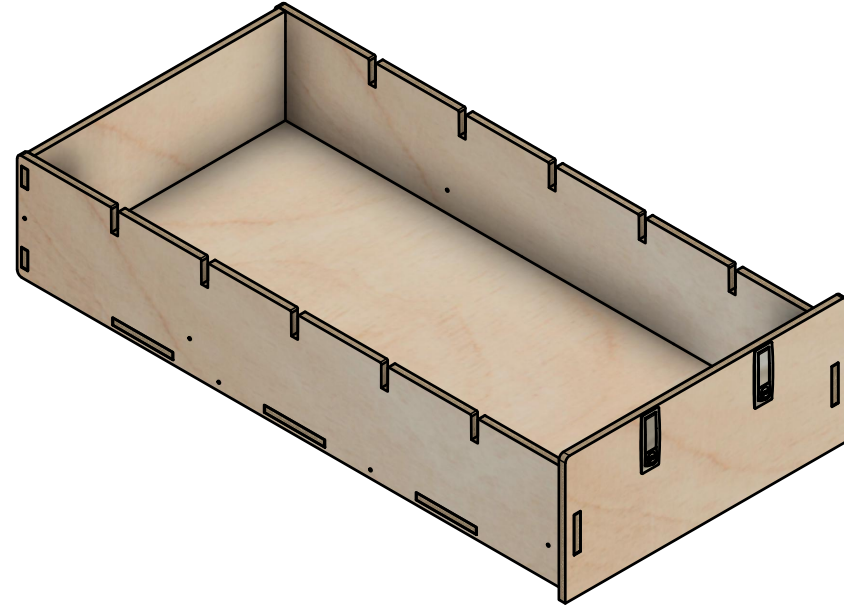

False Floor No.3A

SKU: FCON_14_L1_FF3A

Page 3 - Bay A Drawer Dimensions

All units in mm
Plywood thickness = 12mm