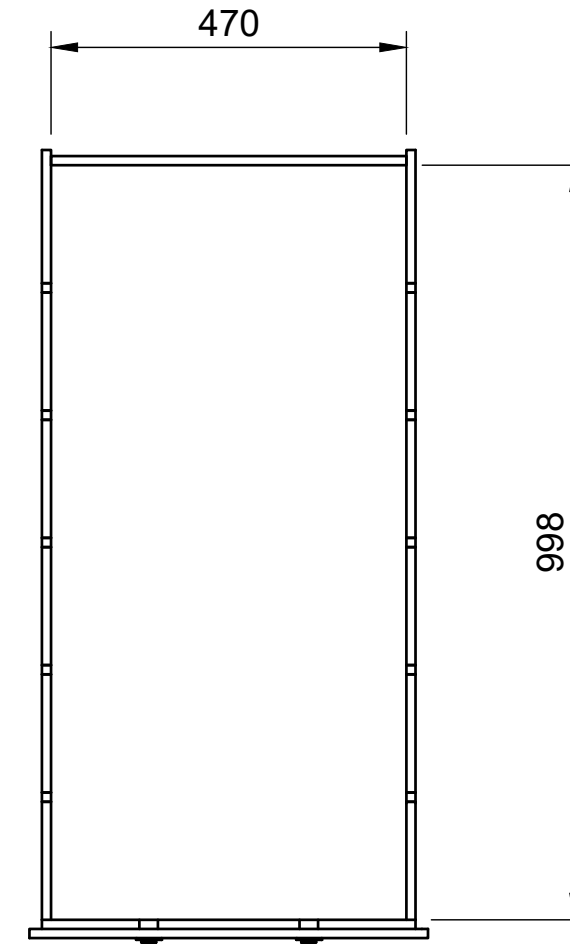

False Floor No.3A

SKU: FCON_14_L1_FF3A

Page 3 - Bay A Drawer Dimensions

All units in mm
Plywood thickness = 12mm