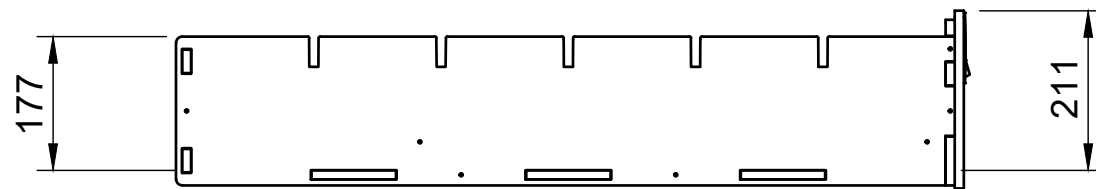

False Floor No.3A

SKU: FCON_14_L1_FF3A

Page 4 - Bay B Drawer Dimensions

All units in mm
Plywood thickness = 12mm