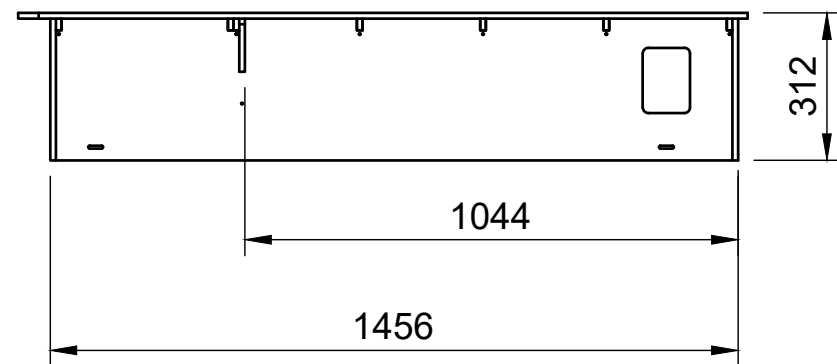

False Floor No.3A

SKU: FCON_14_L1_FF3A

Page 2 - Floor Dimensions

All units in mm
Plywood thickness = 12mm