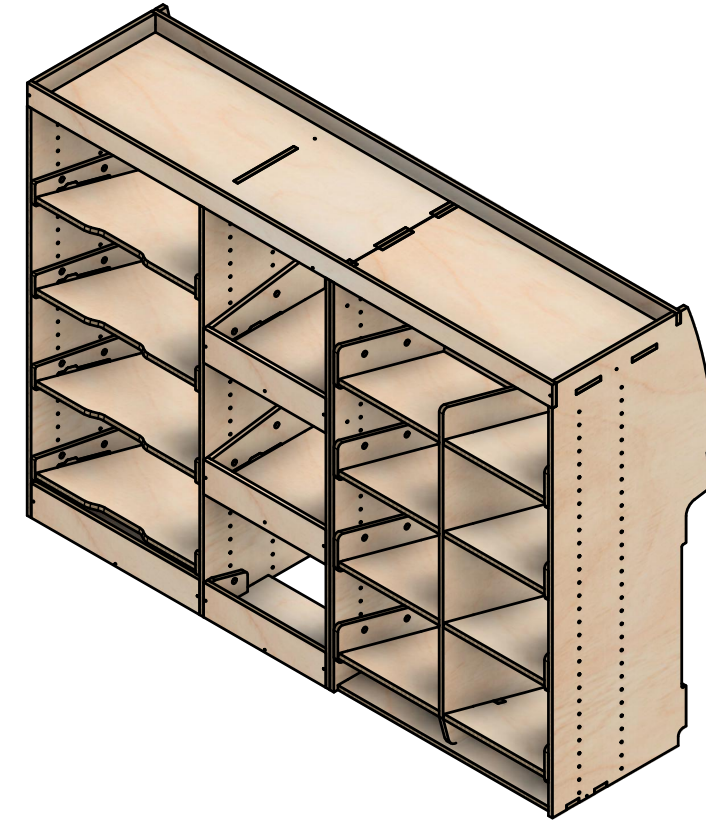

Combo No.9

SKU: FCON_14_L2_C9

Page 2 - External Dimensions

All units in mm

Plywood thickness = 12mm

Notes

- All dimensions on this page are external.

YOKE VANS
info@yoke-van-kits.co.uk
0208 132 9221

© 2023 Yoke CNC LTD