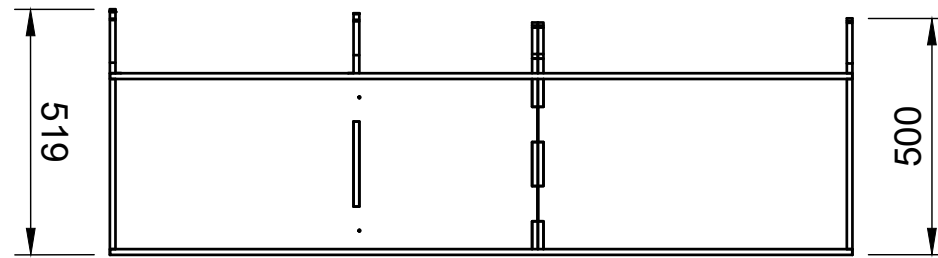

## Page 2 - External Dimensions

All units in mm

Plywood thickness = 12mm