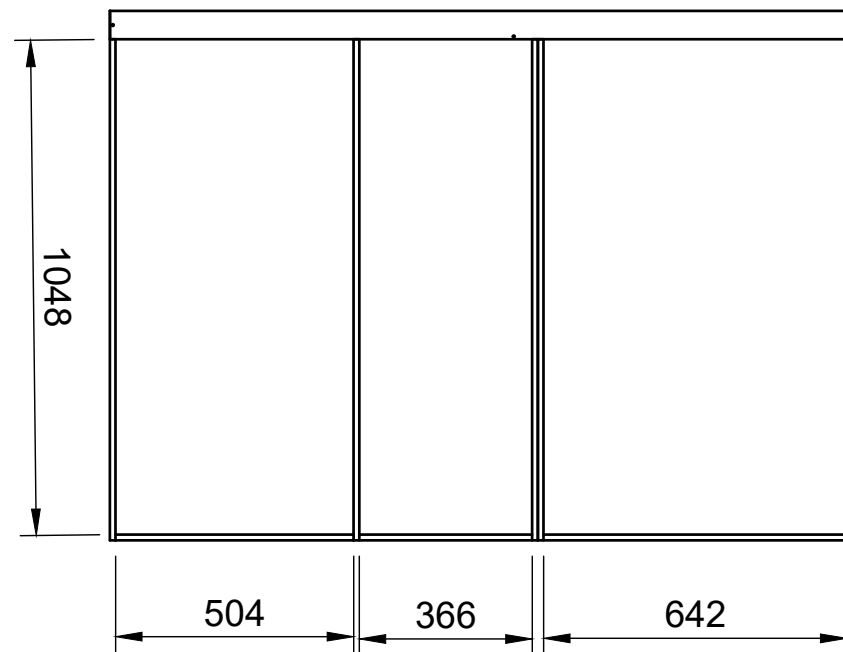

Combo No.9

SKU: FCON_14_L2_C9

Page 3 - Internal Dimensions

All units in mm

Plywood thickness = 12mm

Notes

- All dimensions on this page are internal.

YOKE VANS
info@yoke-van-kits.co.uk
0208 132 9221

© 2023 Yoke CNC LTD