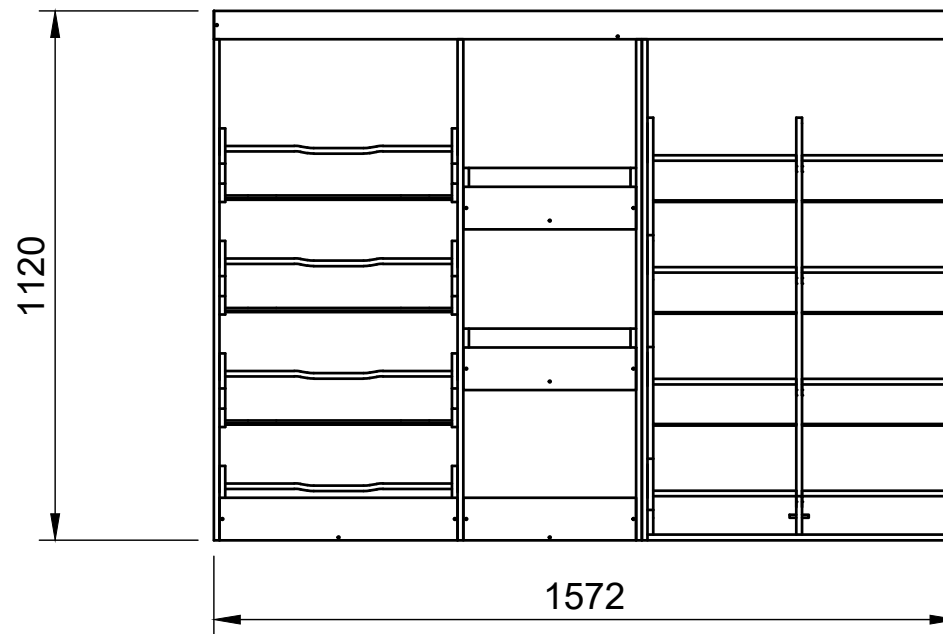

Combo No.9

SKU: FCON_14_L2_C9

Page 2 - External Dimensions

All units in mm

Plywood thickness = 12mm

Notes

- All dimensions on this page are external.

YOKE VANS
info@yoke-van-kits.co.uk
0208 132 9221

© 2023 Yoke CNC LTD