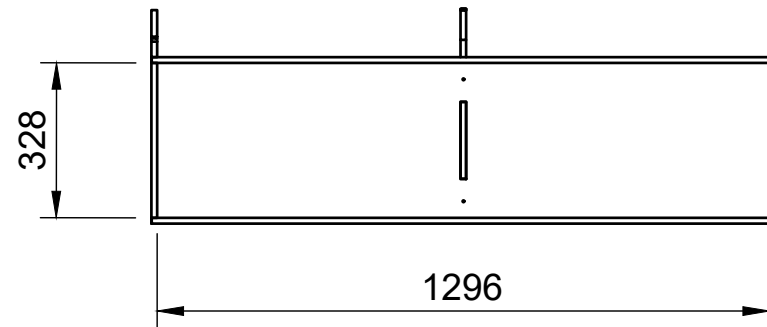

Duo A

SKU: FDT_14_L2H2_FWD_PSL_DUOA

Page 3 - Internal Dimensions

All units in mm

Plywood thickness = 12mm

Notes

- All dimensions on this page are internal.

YOKE VANS
info@yoke-van-kits.co.uk
0208 132 9221

© 2023 Yoke CNC LTD