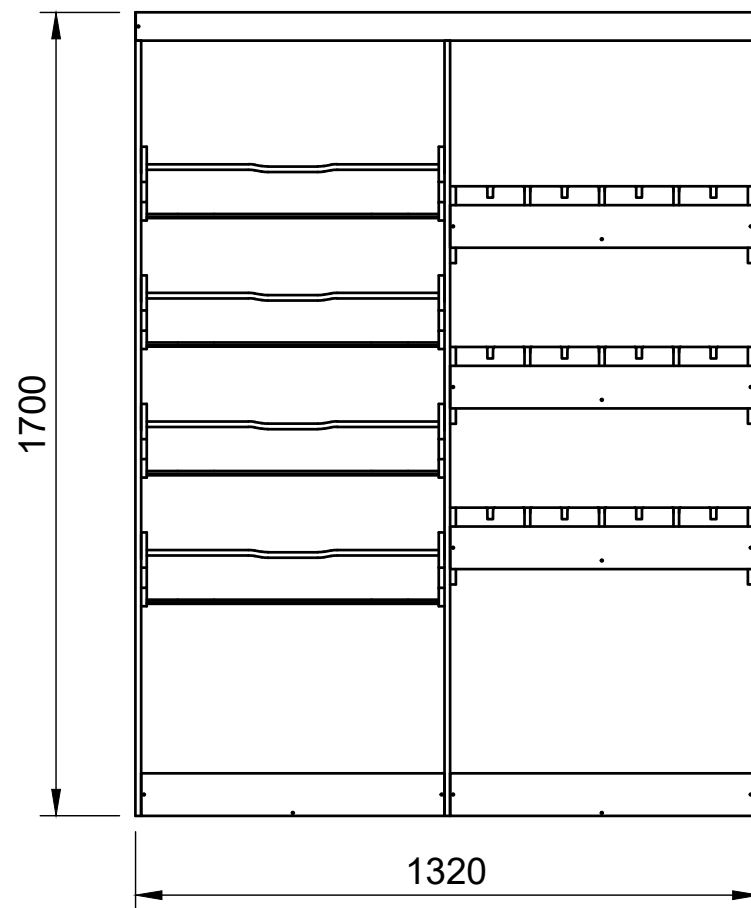

# Duo A

SKU: FDT\_14\_L2H2\_FWD\_PSL\_DUOA

## Page 2 - External Dimensions

All units in mm

Plywood thickness = 12mm