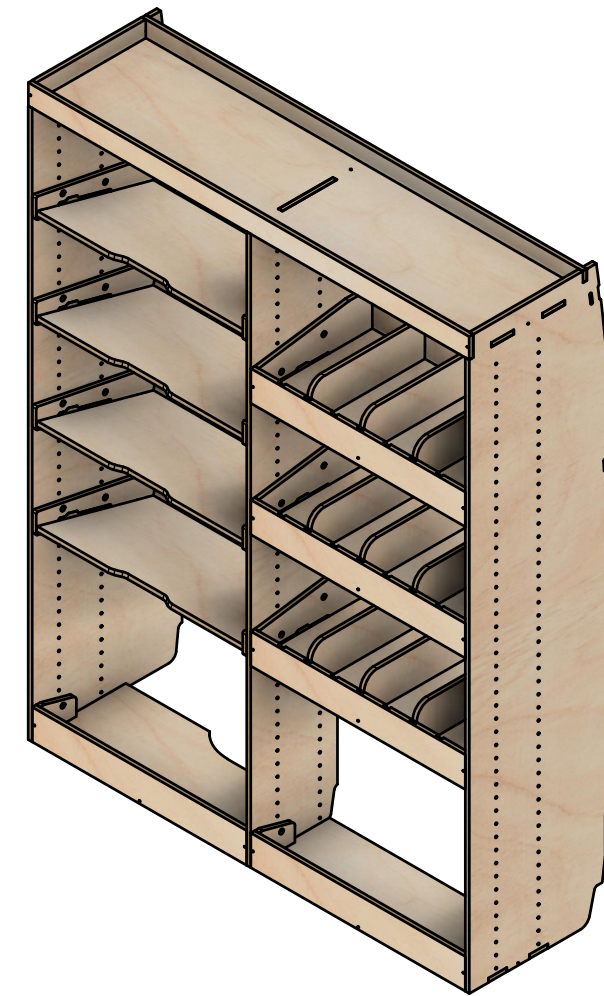

# Duo A

SKU: FDT\_14\_L2H2\_FWD\_PSL\_DUOA

## Page 2 - External Dimensions

All units in mm

Plywood thickness = 12mm