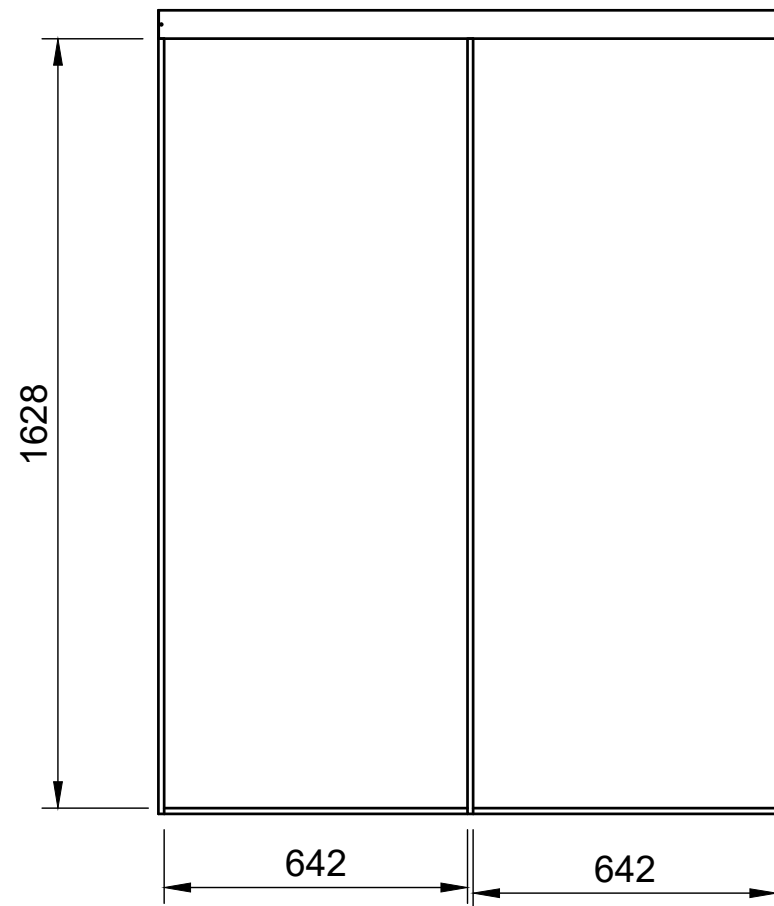

Duo A

SKU: FDT_14_L2H2_FWD_PSL_DUOA

Page 3 - Internal Dimensions

All units in mm

Plywood thickness = 12mm

Notes

- All dimensions on this page are internal.

YOKE VANS
info@yoke-van-kits.co.uk
0208 132 9221

© 2023 Yoke CNC LTD