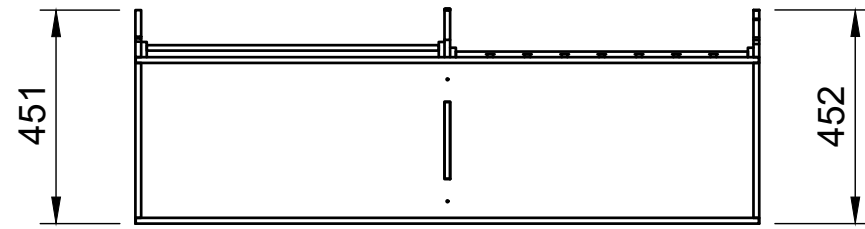

## Page 2 - External Dimensions

All units in mm

Plywood thickness = 12mm