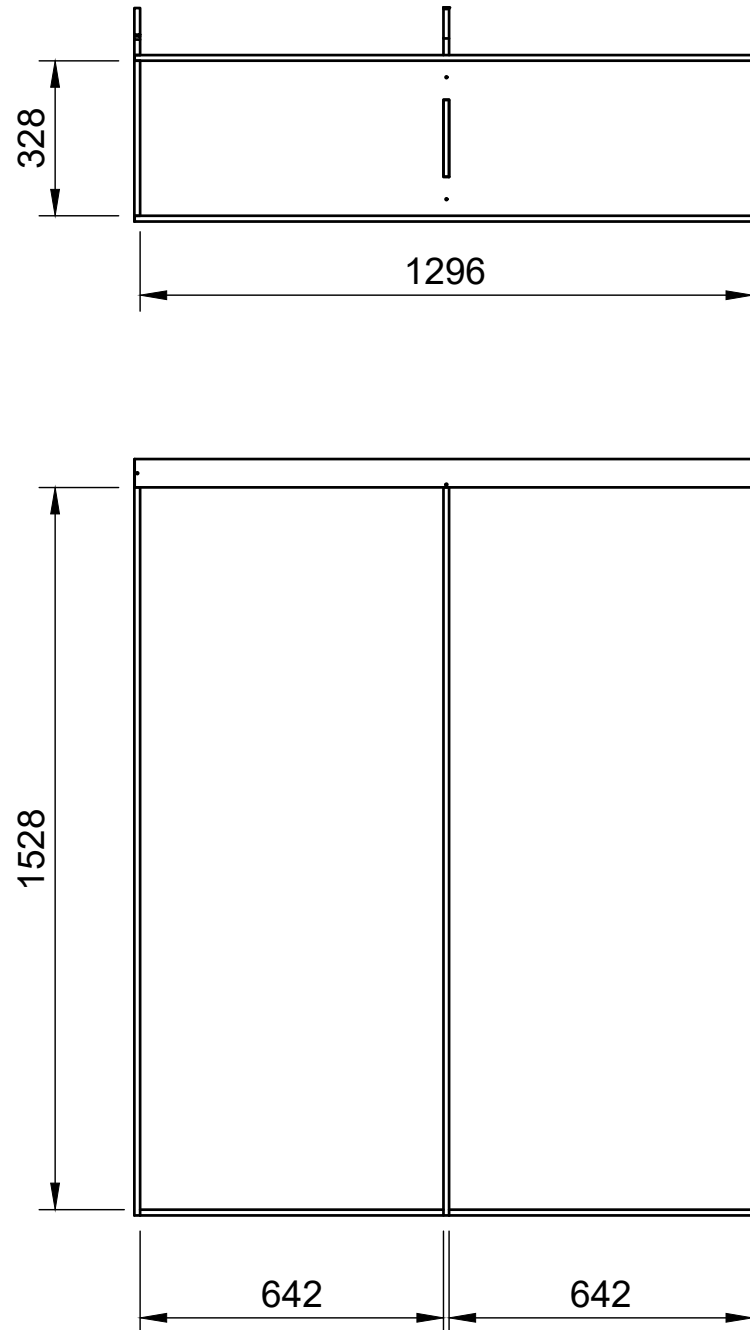

Duo A

SKU: FDT_14_L2H2_RWD_PSL_DUOA

Duo A

SKU: FDT_14_L2H2_RWD_PSL_DUOA

Page 2 - External Dimensions

All units in mm

Plywood thickness = 12mm

Notes

- All dimensions on this page are external.

YOKE VANS

info@yoke-van-kits.co.uk

0208 132 9221

© 2023 Yoke CNC LTD

Duo A

SKU: FDT_14_L2H2_RWD_PSL_DUOA

Page 3 - Internal Dimensions

All units in mm

Plywood thickness = 12mm

Notes

- All dimensions on this page are internal.

YOKE VANS
info@yoke-van-kits.co.uk
0208 132 9221

© 2023 Yoke CNC LTD