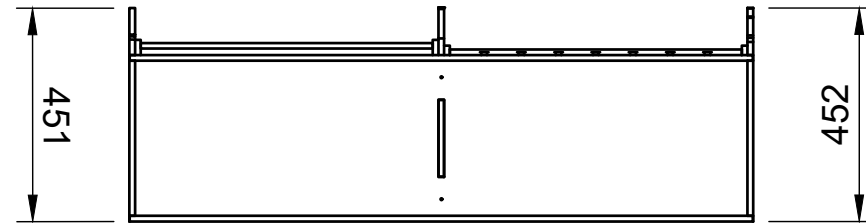

Duo A

SKU: FDT_14_L2H2_RWD_PSL_DUOA

Duo A

SKU: FDT_14_L2H2_RWD_PSL_DUOA

Page 2 - External Dimensions

All units in mm

Plywood thickness = 12mm

Notes

- All dimensions on this page are external.

YOKE VANS

info@yoke-van-kits.co.uk

0208 132 9221

© 2023 Yoke CNC LTD

Duo A

SKU: FDT_14_L2H2_RWD_PSL_DUOA

Page 3 - Internal Dimensions

All units in mm

Plywood thickness = 12mm

Notes

- All dimensions on this page are internal.

YOKE VANS
info@yoke-van-kits.co.uk
0208 132 9221

© 2023 Yoke CNC LTD