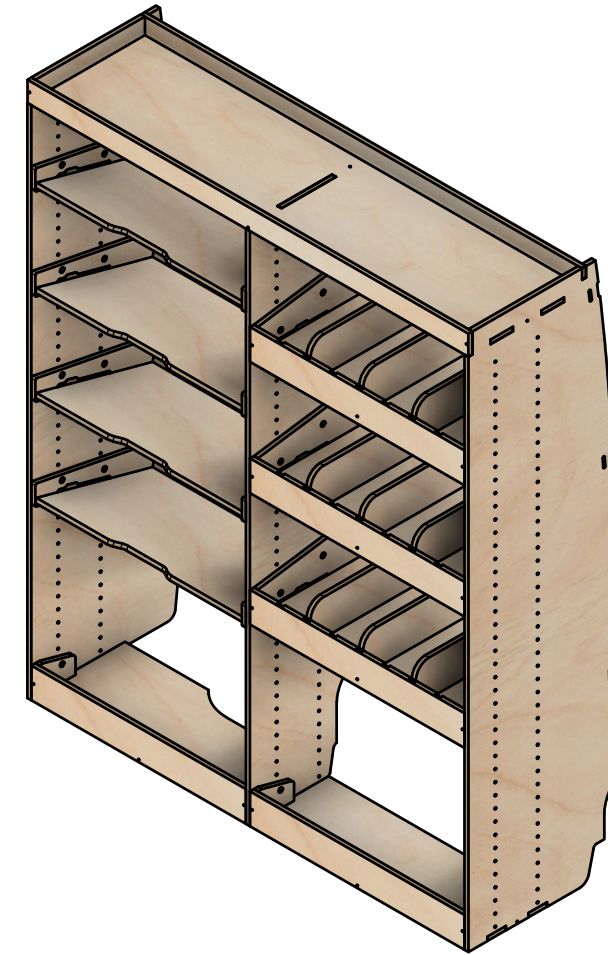

Duo A

SKU: FDT_14_L2H2_RWD_PSL_DUOA

Duo A

SKU: FDT_14_L2H2_RWD_PSL_DUOA

Page 2 - External Dimensions

All units in mm

Plywood thickness = 12mm

Notes

- All dimensions on this page are external.

YOKE VANS

info@yoke-van-kits.co.uk

0208 132 9221

© 2023 Yoke CNC LTD

Duo A

SKU: FDT_14_L2H2_RWD_PSL_DUOA

Page 3 - Internal Dimensions