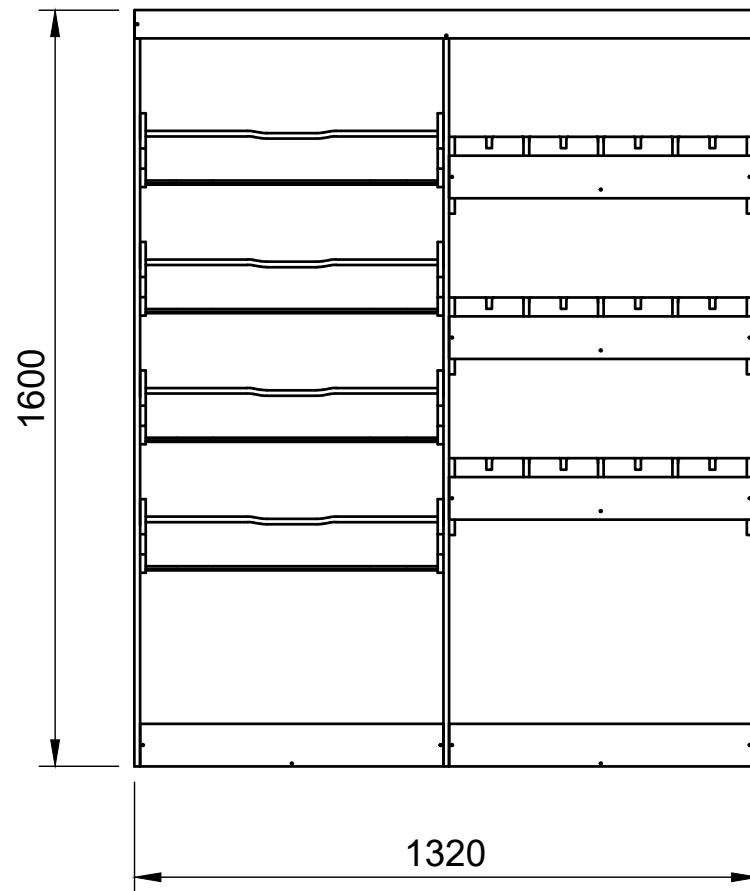

Duo A

SKU: FDT_14_L2H2_RWD_PSL_DUOA

Duo A

SKU: FDT_14_L2H2_RWD_PSL_DUOA

Page 2 - External Dimensions

All units in mm

Plywood thickness = 12mm

Notes

- All dimensions on this page are external.

YOKE VANS

info@yoke-van-kits.co.uk

0208 132 9221

© 2023 Yoke CNC LTD

Duo A

SKU: FDT_14_L2H2_RWD_PSL_DUOA

Page 3 - Internal Dimensions

All units in mm

Plywood thickness = 12mm

Notes

- All dimensions on this page are internal.

YOKE VANS
info@yoke-van-kits.co.uk
0208 132 9221

© 2023 Yoke CNC LTD