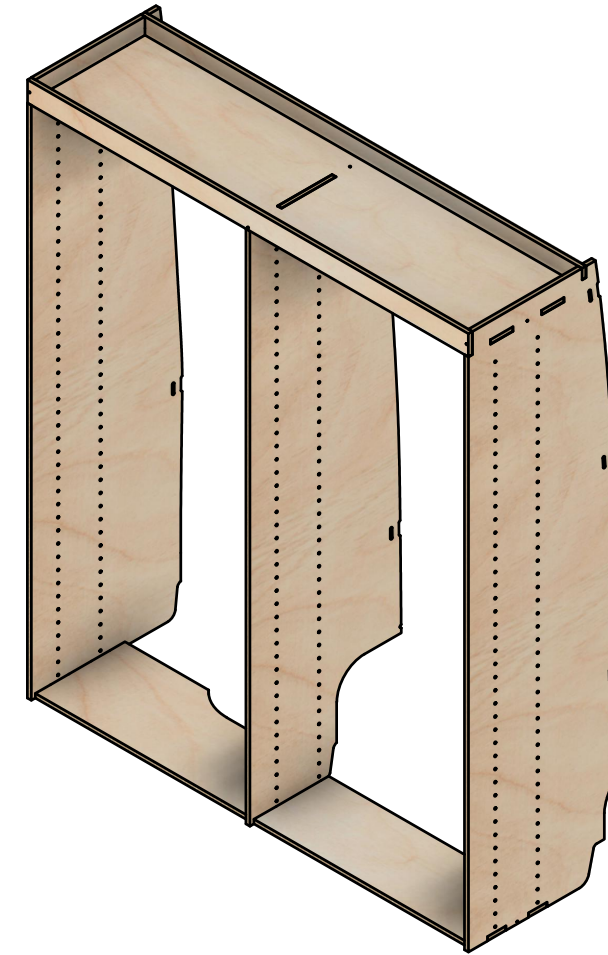

- All dimensions on this page are external.

YOKE VANS

info@yoke-van-kits.co.uk

0208 132 9221

© 2023 Yoke CNC LTD

Duo A

SKU: FDT_14_L2H2_RWD_PSL_DUOA

Page 3 - Internal Dimensions

All units in mm

Plywood thickness = 12mm

Notes

- All dimensions on this page are internal.

YOKE VANS
info@yoke-van-kits.co.uk
0208 132 9221

© 2023 Yoke CNC LTD