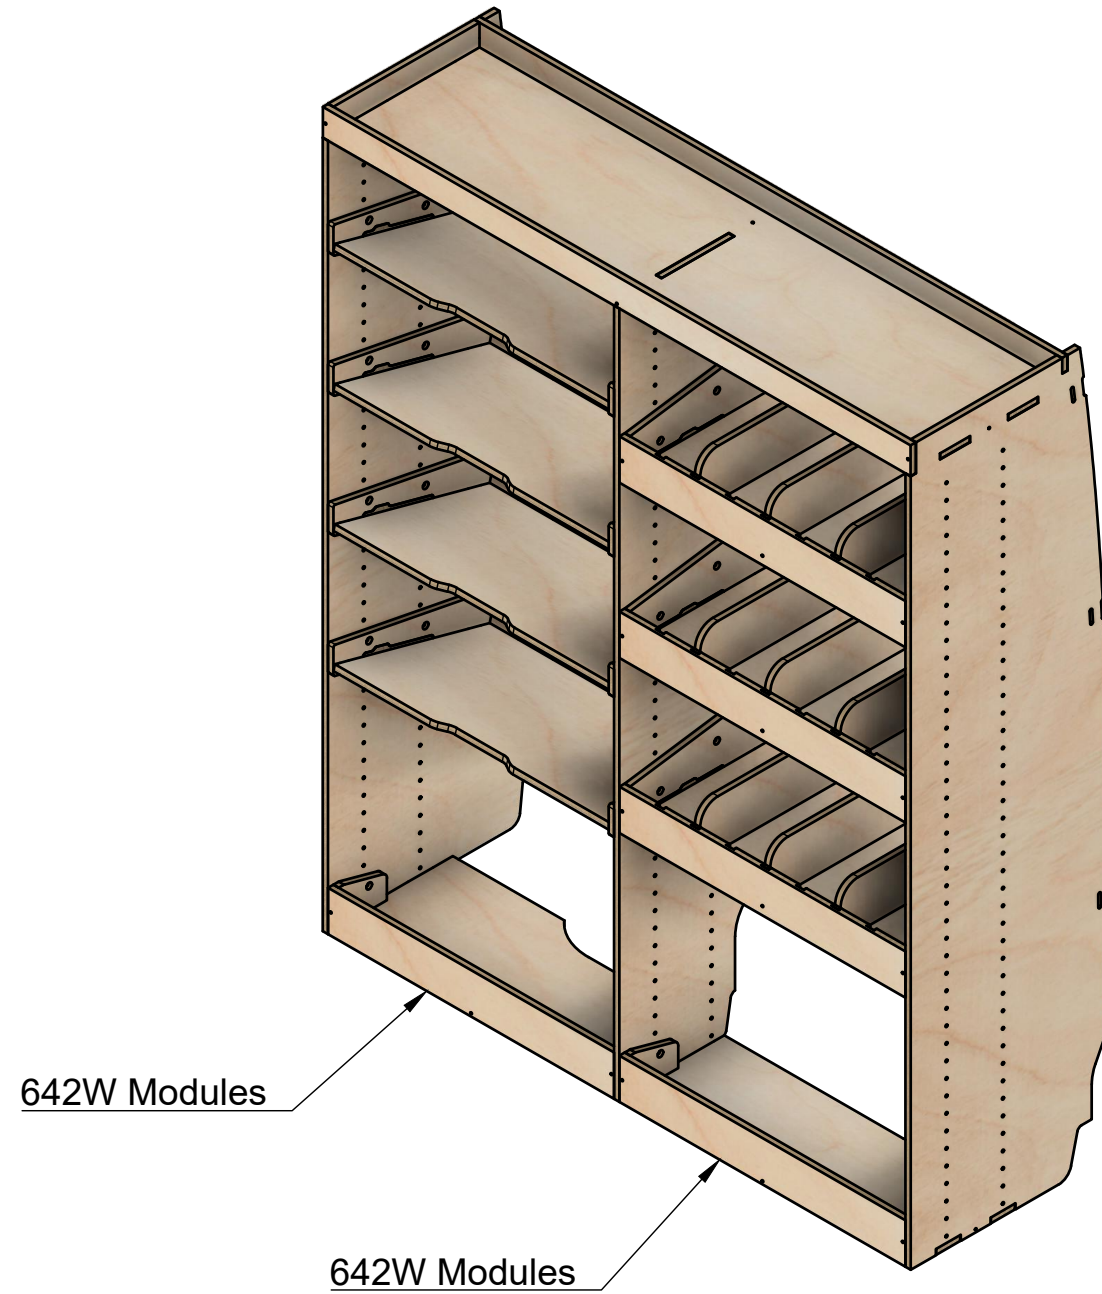

Duo A

SKU: FDT_14_L2H2_RWD_PSL_DUOA

Duo A

SKU: FDT_14_L2H2_RWD_PSL_DUOA

Page 2 - External Dimensions

All units in mm

Plywood thickness = 12mm

Notes

- All dimensions on this page are external.

YOKE VANS

info@yoke-van-kits.co.uk

0208 132 9221

© 2023 Yoke CNC LTD

Duo A

SKU: FDT_14_L2H2_RWD_PSL_DUOA

Page 3 - Internal Dimensions

All units in mm

Plywood thickness = 12mm

Notes

- All dimensions on this page are internal.

YOKE VANS
info@yoke-van-kits.co.uk
0208 132 9221

© 2023 Yoke CNC LTD