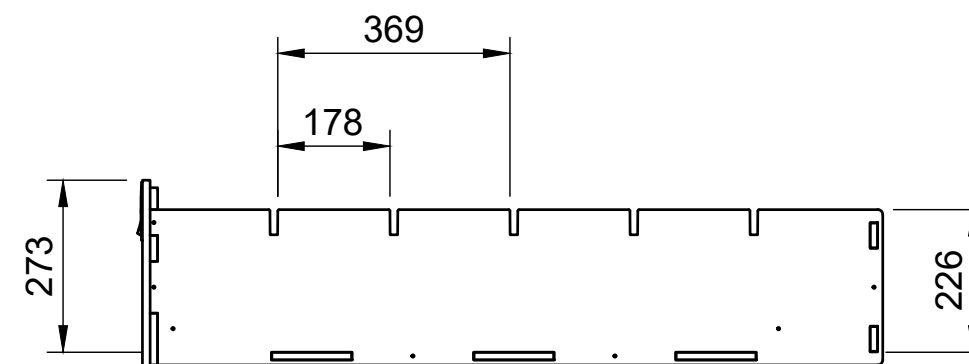

Raised Floor No.2FD

SKU: FDCU_13-23_L1H1_FF2FD

Page 3 - Bay B Drawer Dimensions

All units in mm
Plywood thickness = 12mm