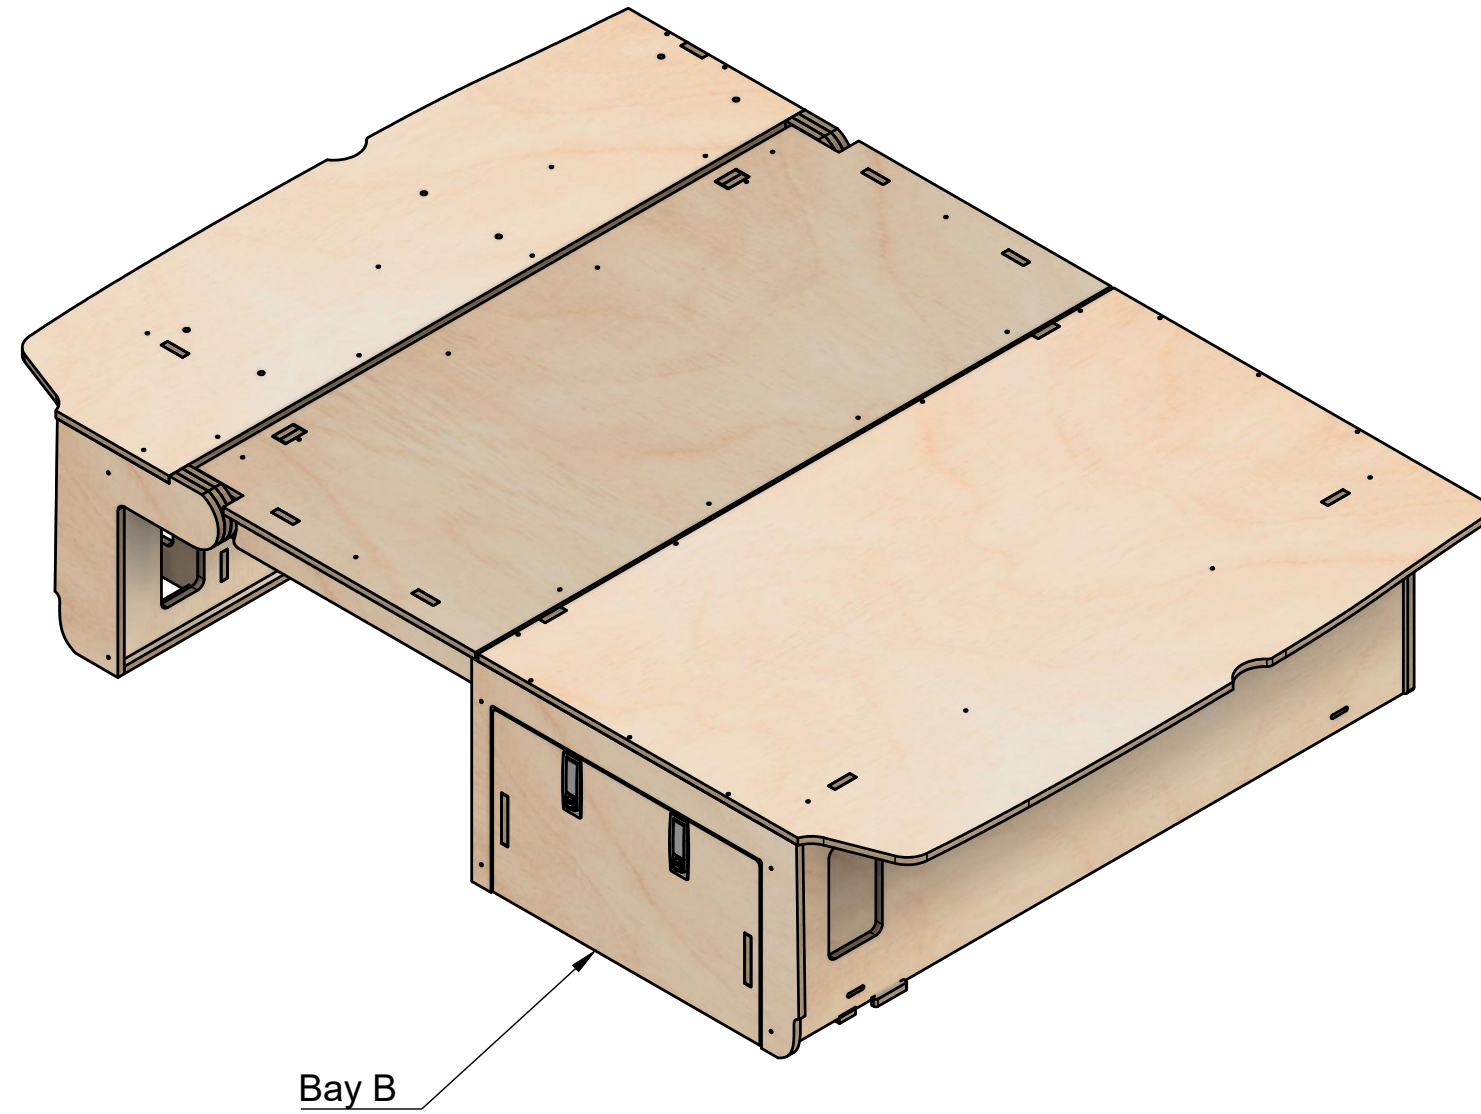

Raised Floor No.2FD

SKU: FDCU_13-23_L1H1_FF2FD

Raised Floor No.2FD

SKU: FDCU_13-23_L1H1_FF2FD

Page 2 - Floor Dimensions

All units in mm
Plywood thickness = 12mm

YOKE VANS
info@yoke-van-kits.co.uk
0208 132 9221

© 2023 Yoke CNC LTD

Raised Floor No.2FD

SKU: FDCU_13-23_L1H1_FF2FD

Page 3 - Bay B Drawer Dimensions

All units in mm
Plywood thickness = 12mm