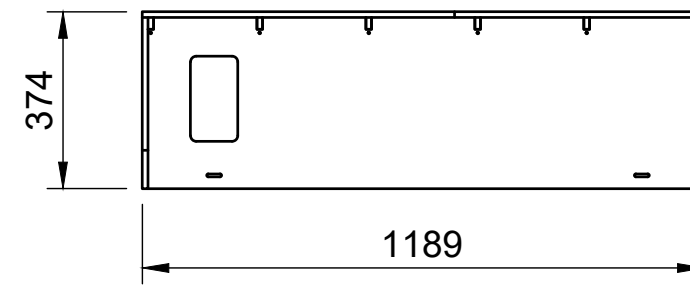

Raised Floor No.2FD

SKU: FDCU_13-23_L1H1_FF2FD

Raised Floor No.2FD

SKU: FDCU_13-23_L1H1_FF2FD

Page 2 - Floor Dimensions

All units in mm
Plywood thickness = 12mm

YOKE VANS
info@yoke-van-kits.co.uk
0208 132 9221