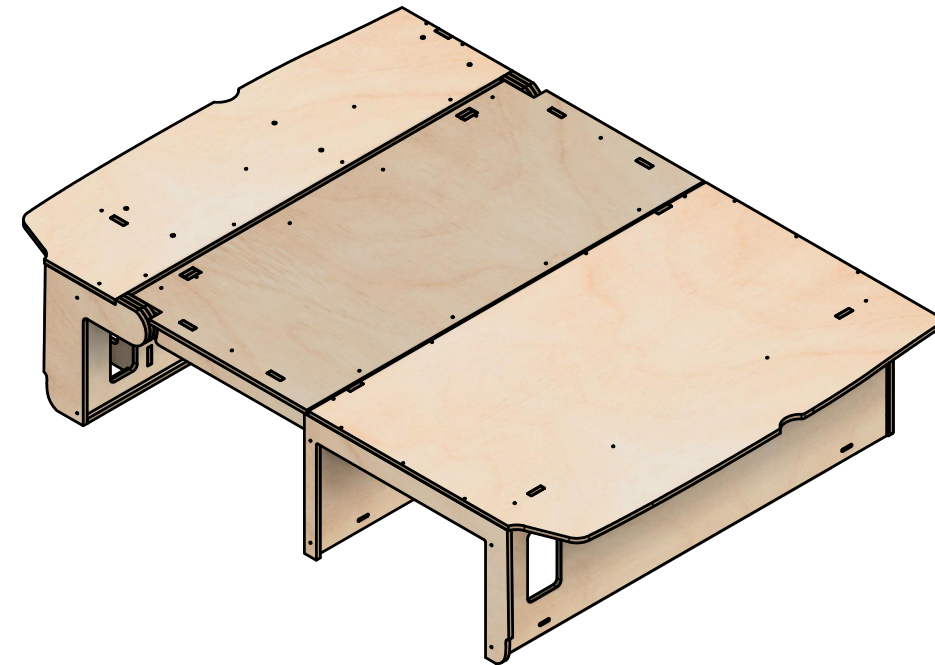

Raised Floor No.2FD

SKU: FDCU_13-23_L1H1_FF2FD

Raised Floor No.2FD

SKU: FDCU_13-23_L1H1_FF2FD

Page 2 - Floor Dimensions

All units in mm
Plywood thickness = 12mm

YOKE VANS
info@yoke-van-kits.co.uk
0208 132 9221

© 2023 Yoke CNC LTD

Raised Floor No.2FD

SKU: FDCU_13-23_L1H1_FF2FD

Page 3 - Bay B Drawer Dimensions

All units in mm
Plywood thickness = 12mm