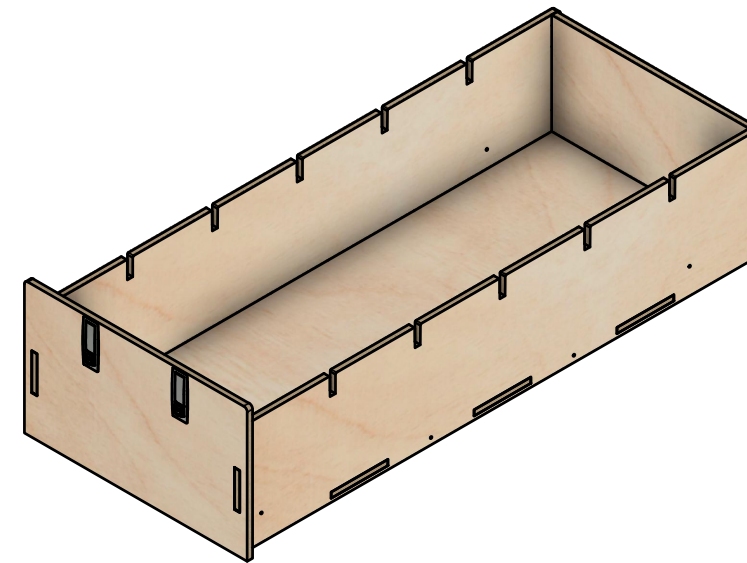

Raised Floor No.2FD

SKU: FDCU_13-23_L1H1_FF2FD

Raised Floor No.2FD

SKU: FDCU_13-23_L1H1_FF2FD

Page 2 - Floor Dimensions

All units in mm
Plywood thickness = 12mm

YOKE VANS
info@yoke-van-kits.co.uk
0208 132 9221

© 2023 Yoke CNC LTD

Raised Floor No.2FD

SKU: FDCU_13-23_L1H1_FF2FD

Page 3 - Bay B Drawer Dimensions

All units in mm
Plywood thickness = 12mm