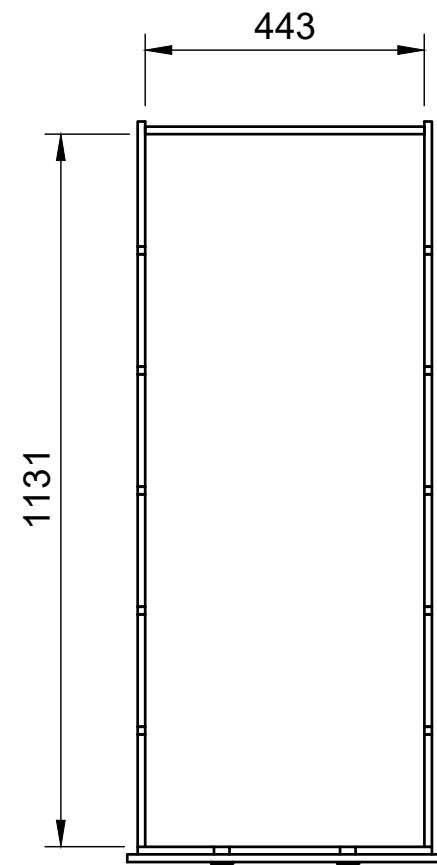

Raised Floor No.2FD

SKU: FDCU_13-23_L1H1_FF2FD

Raised Floor No.2FD

SKU: FDCU_13-23_L1H1_FF2FD

Page 2 - Floor Dimensions

All units in mm
Plywood thickness = 12mm

YOKE VANS
info@yoke-van-kits.co.uk
0208 132 9221

© 2023 Yoke CNC LTD

Raised Floor No.2FD

SKU: FDCU_13-23_L1H1_FF2FD

Page 3 - Bay B Drawer Dimensions

All units in mm
Plywood thickness = 12mm