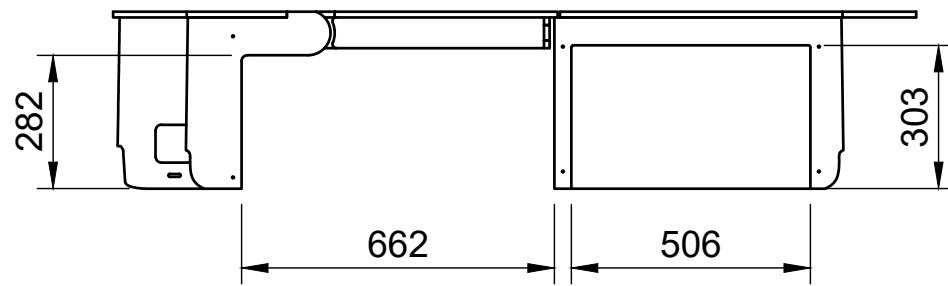

Raised Floor No.2FD

SKU: FDCU_13-23_L1H1_FF2FD

Raised Floor No.2FD

SKU: FDCU_13-23_L1H1_FF2FD

Page 2 - Floor Dimensions

All units in mm
Plywood thickness = 12mm

YOKE VANS
info@yoke-van-kits.co.uk
0208 132 9221

© 2023 Yoke CNC LTD

Raised Floor No.2FD

SKU: FDCU_13-23_L1H1_FF2FD

Page 3 - Bay B Drawer Dimensions

All units in mm
Plywood thickness = 12mm