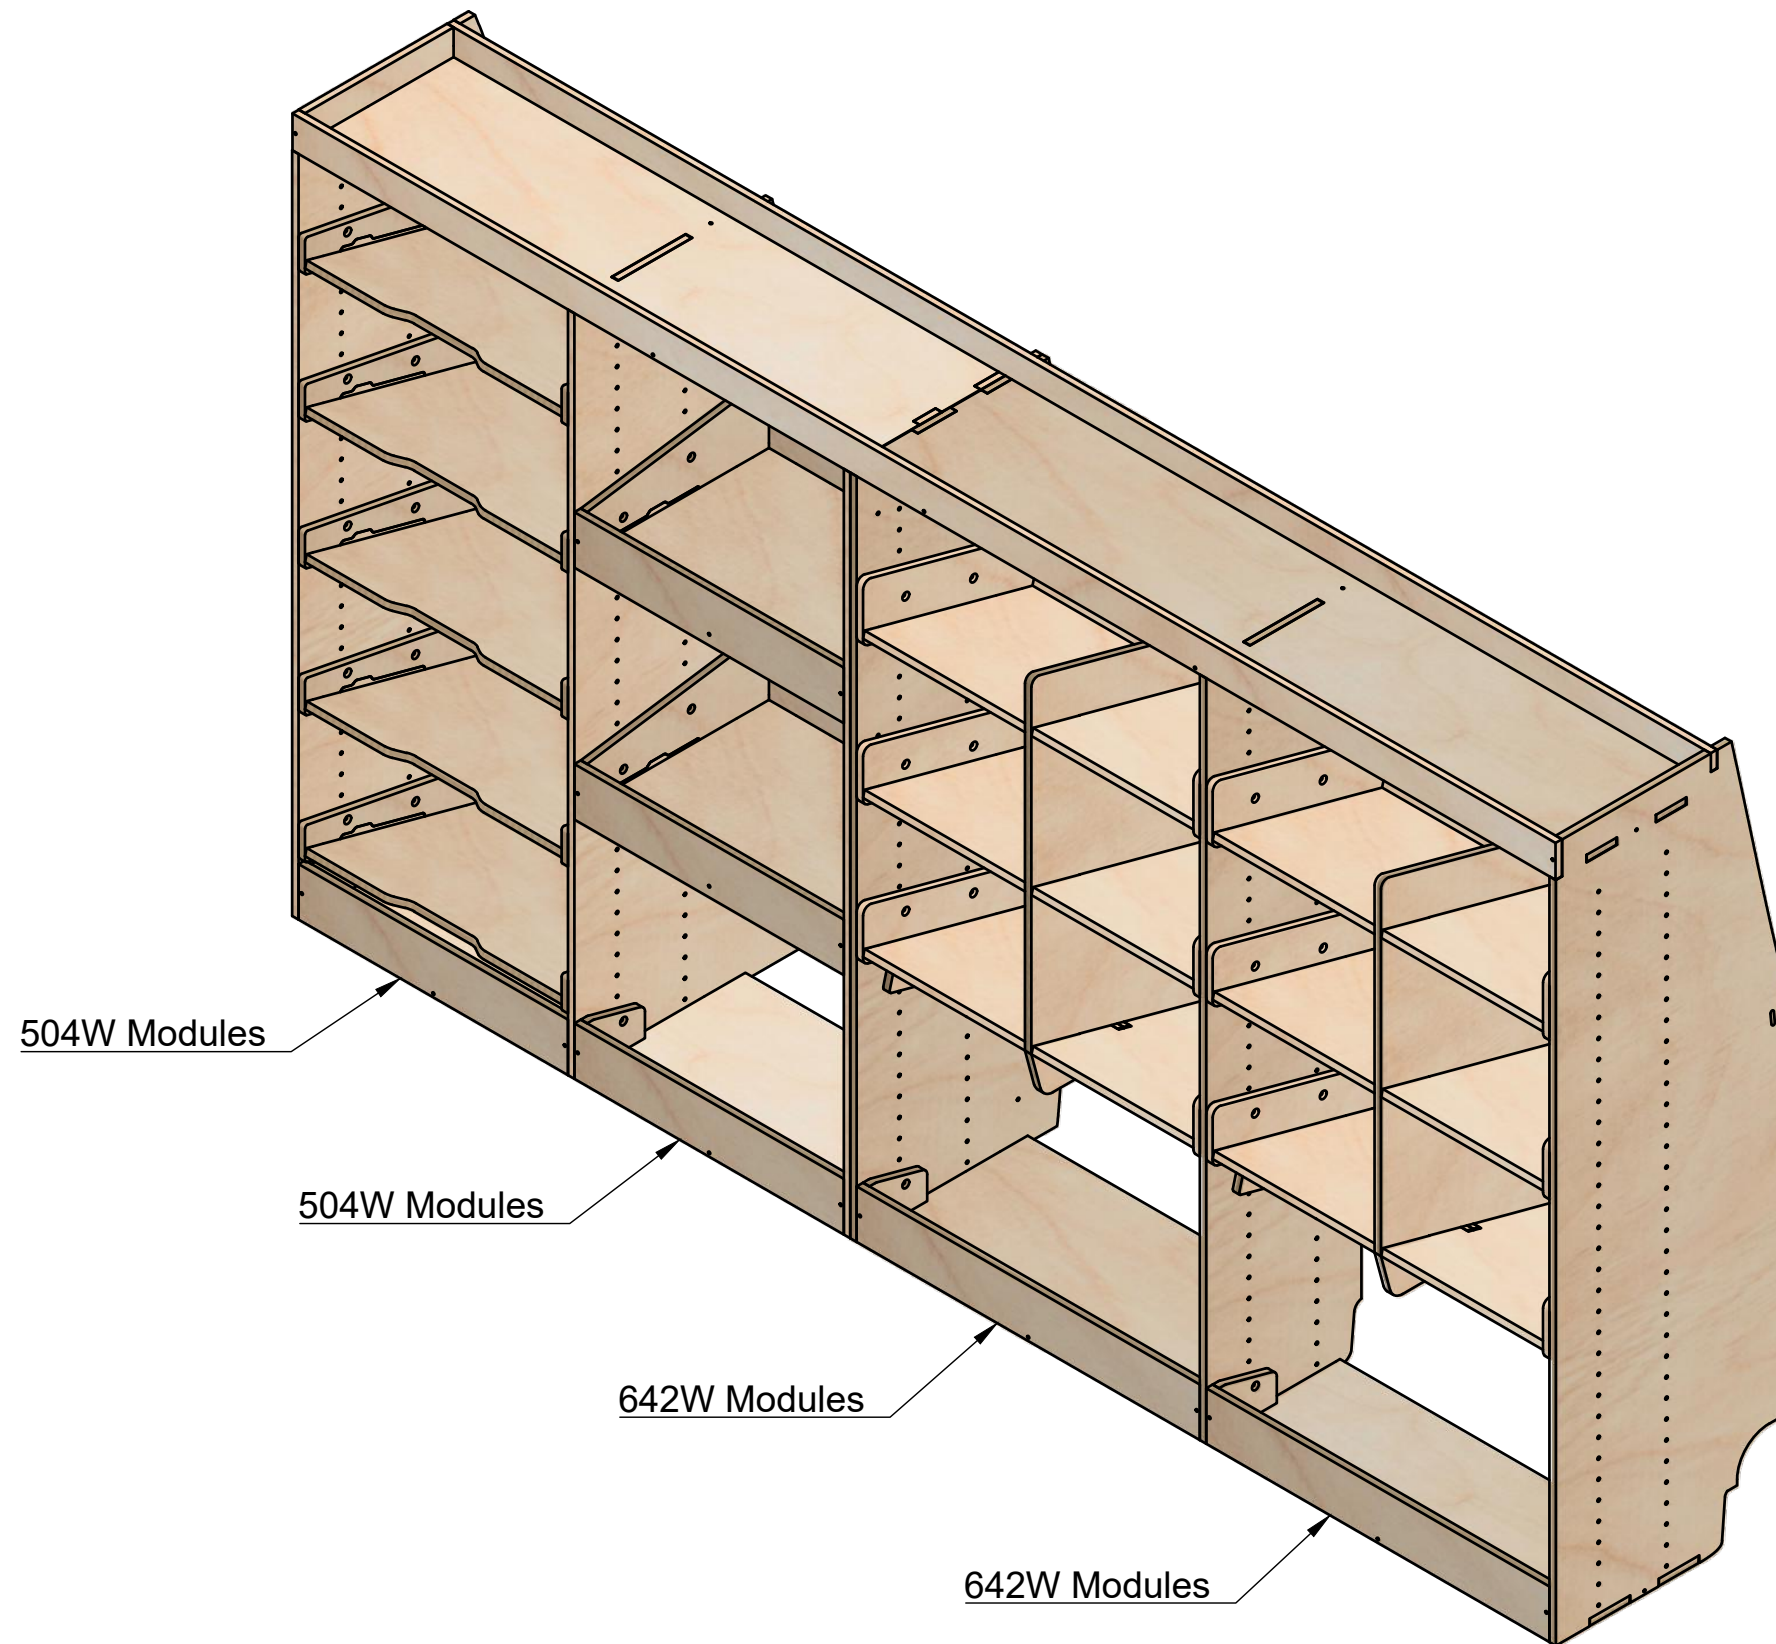

Combo No.9

SKU: FDCU_13-23_L2H1_C9

504W Modules

504W Modules

642W Modules

642W Modules

Page 1 - Overview

All units in mm

Plywood thickness = 12mm

Notes

- Euro container modules have set-spacing.
- All other modules have up/down adjustability.

YOKE VANS

info@yoke-van-kits.co.uk

0208 132 9221

© 2023 Yoke CNC LTD

Combo No.9

SKU: FDCU_13-23_L2H1_C9

Page 2 - External Dimensions

All units in mm

Plywood thickness = 12mm

Notes

- All dimensions on this page are external.

YOKE VANS

info@yoke-van-kits.co.uk