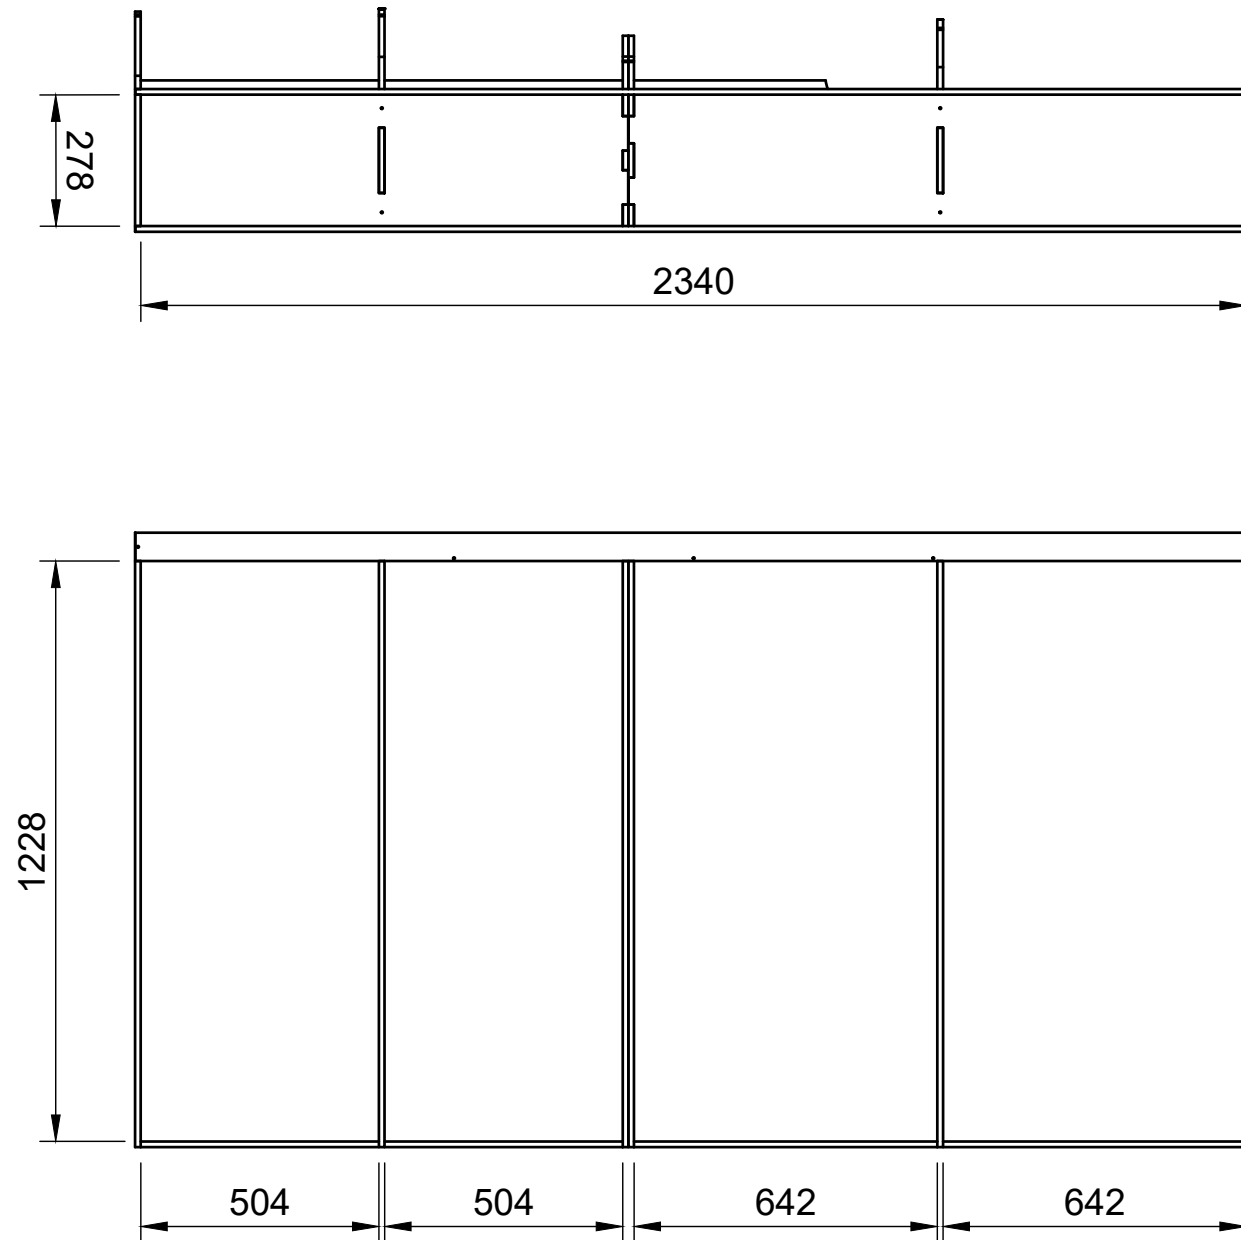

Combo No.9

SKU: FDCU_13-23_L2H1_C9

Page 3 - Internal Dimensions

All units in mm

Plywood thickness = 12mm

Notes

- All dimensions on this page are internal.

YOKE VANS
info@yoke-van-kits.co.uk
0208 132 9221

© 2023 Yoke CNC LTD