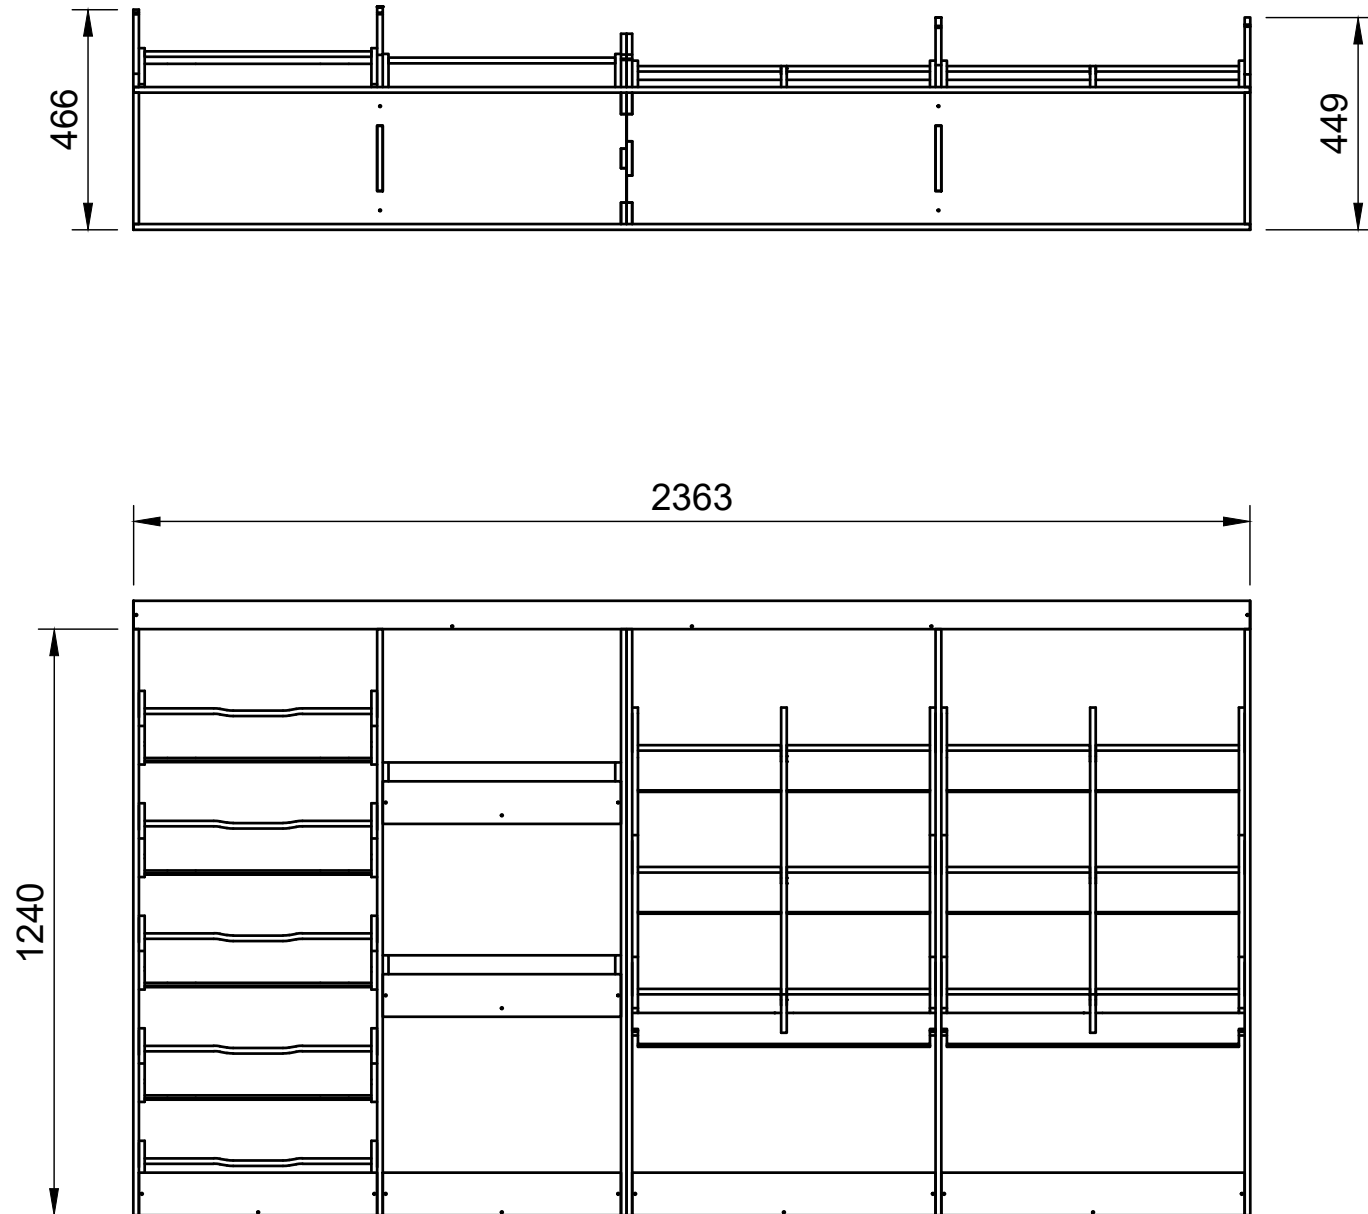

Plywood thickness = 12mm

Notes

- Euro container modules have set-spacing.
- All other modules have up/down adjustability.

YOKE VANS

info@yoke-van-kits.co.uk

0208 132 9221

© 2023 Yoke CNC LTD

Combo No.9

SKU: FDCU_13-23_L2H1_C9

Page 2 - External Dimensions

All units in mm

Plywood thickness = 12mm

Notes

- All dimensions on this page are external.

YOKE VANS

info@yoke-van-kits.co.uk