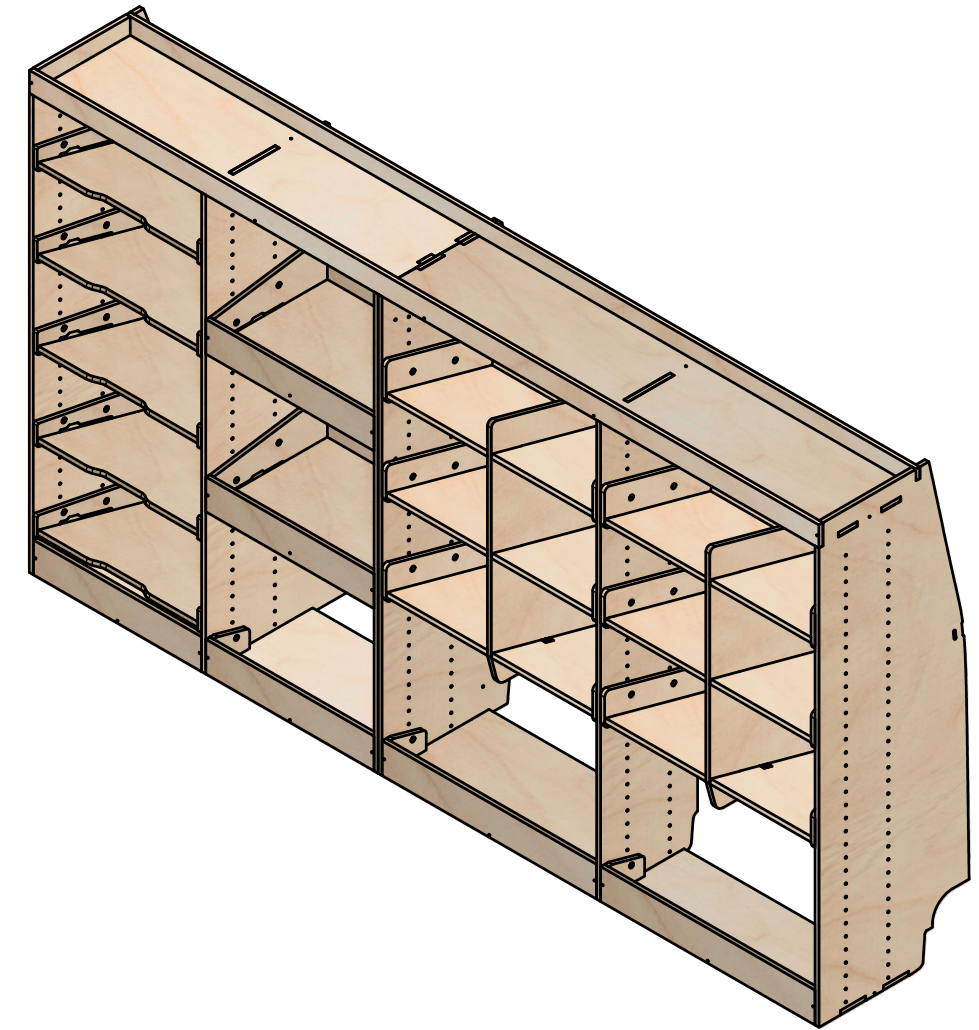

Plywood thickness = 12mm

Notes

- Euro container modules have set-spacing.
- All other modules have up/down adjustability.

YOKE VANS

info@yoke-van-kits.co.uk

0208 132 9221

© 2023 Yoke CNC LTD

Combo No.9

SKU: FDCU_13-23_L2H1_C9

Page 2 - External Dimensions

All units in mm

Plywood thickness = 12mm

Notes

- All dimensions on this page are external.

YOKE VANS

info@yoke-van-kits.co.uk