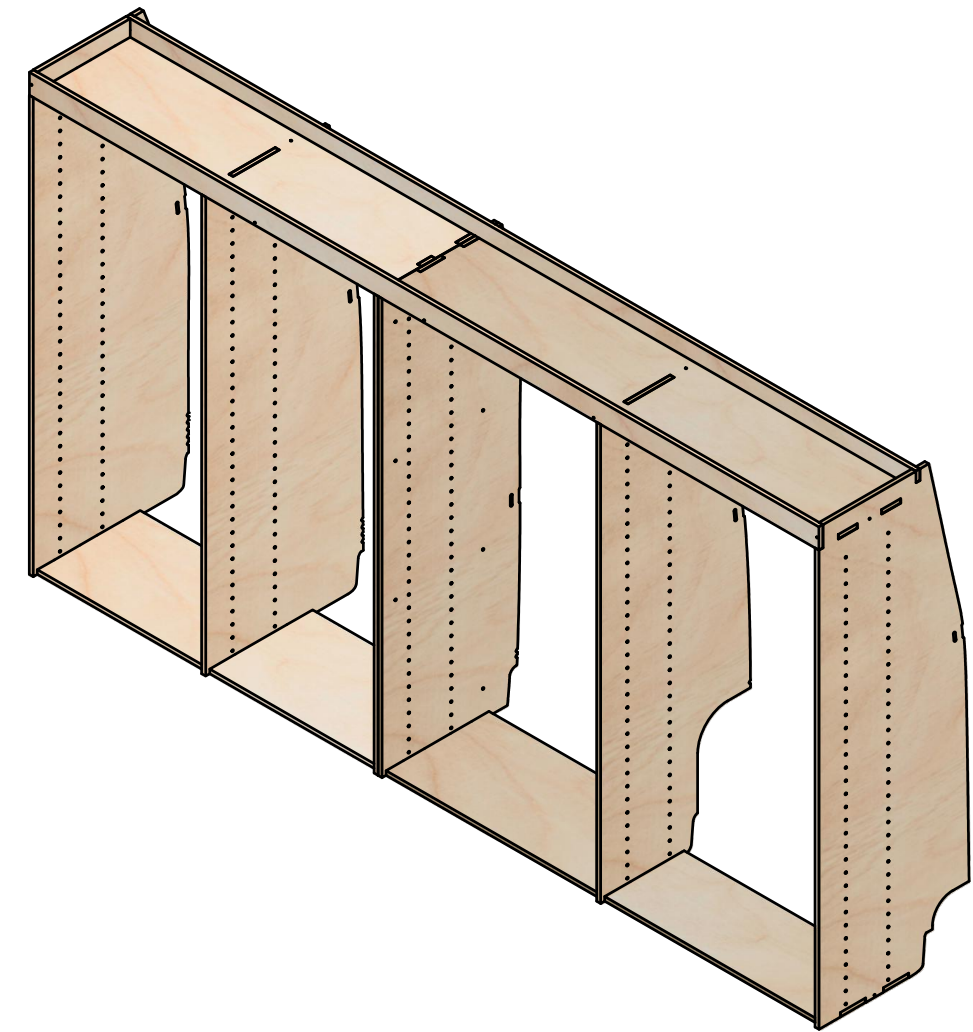

Combo No.9

SKU: FDCU_13-23_L2H1_C9

Page 3 - Internal Dimensions

All units in mm

Plywood thickness = 12mm

Notes

- All dimensions on this page are internal.

YOKE VANS
info@yoke-van-kits.co.uk
0208 132 9221

© 2023 Yoke CNC LTD